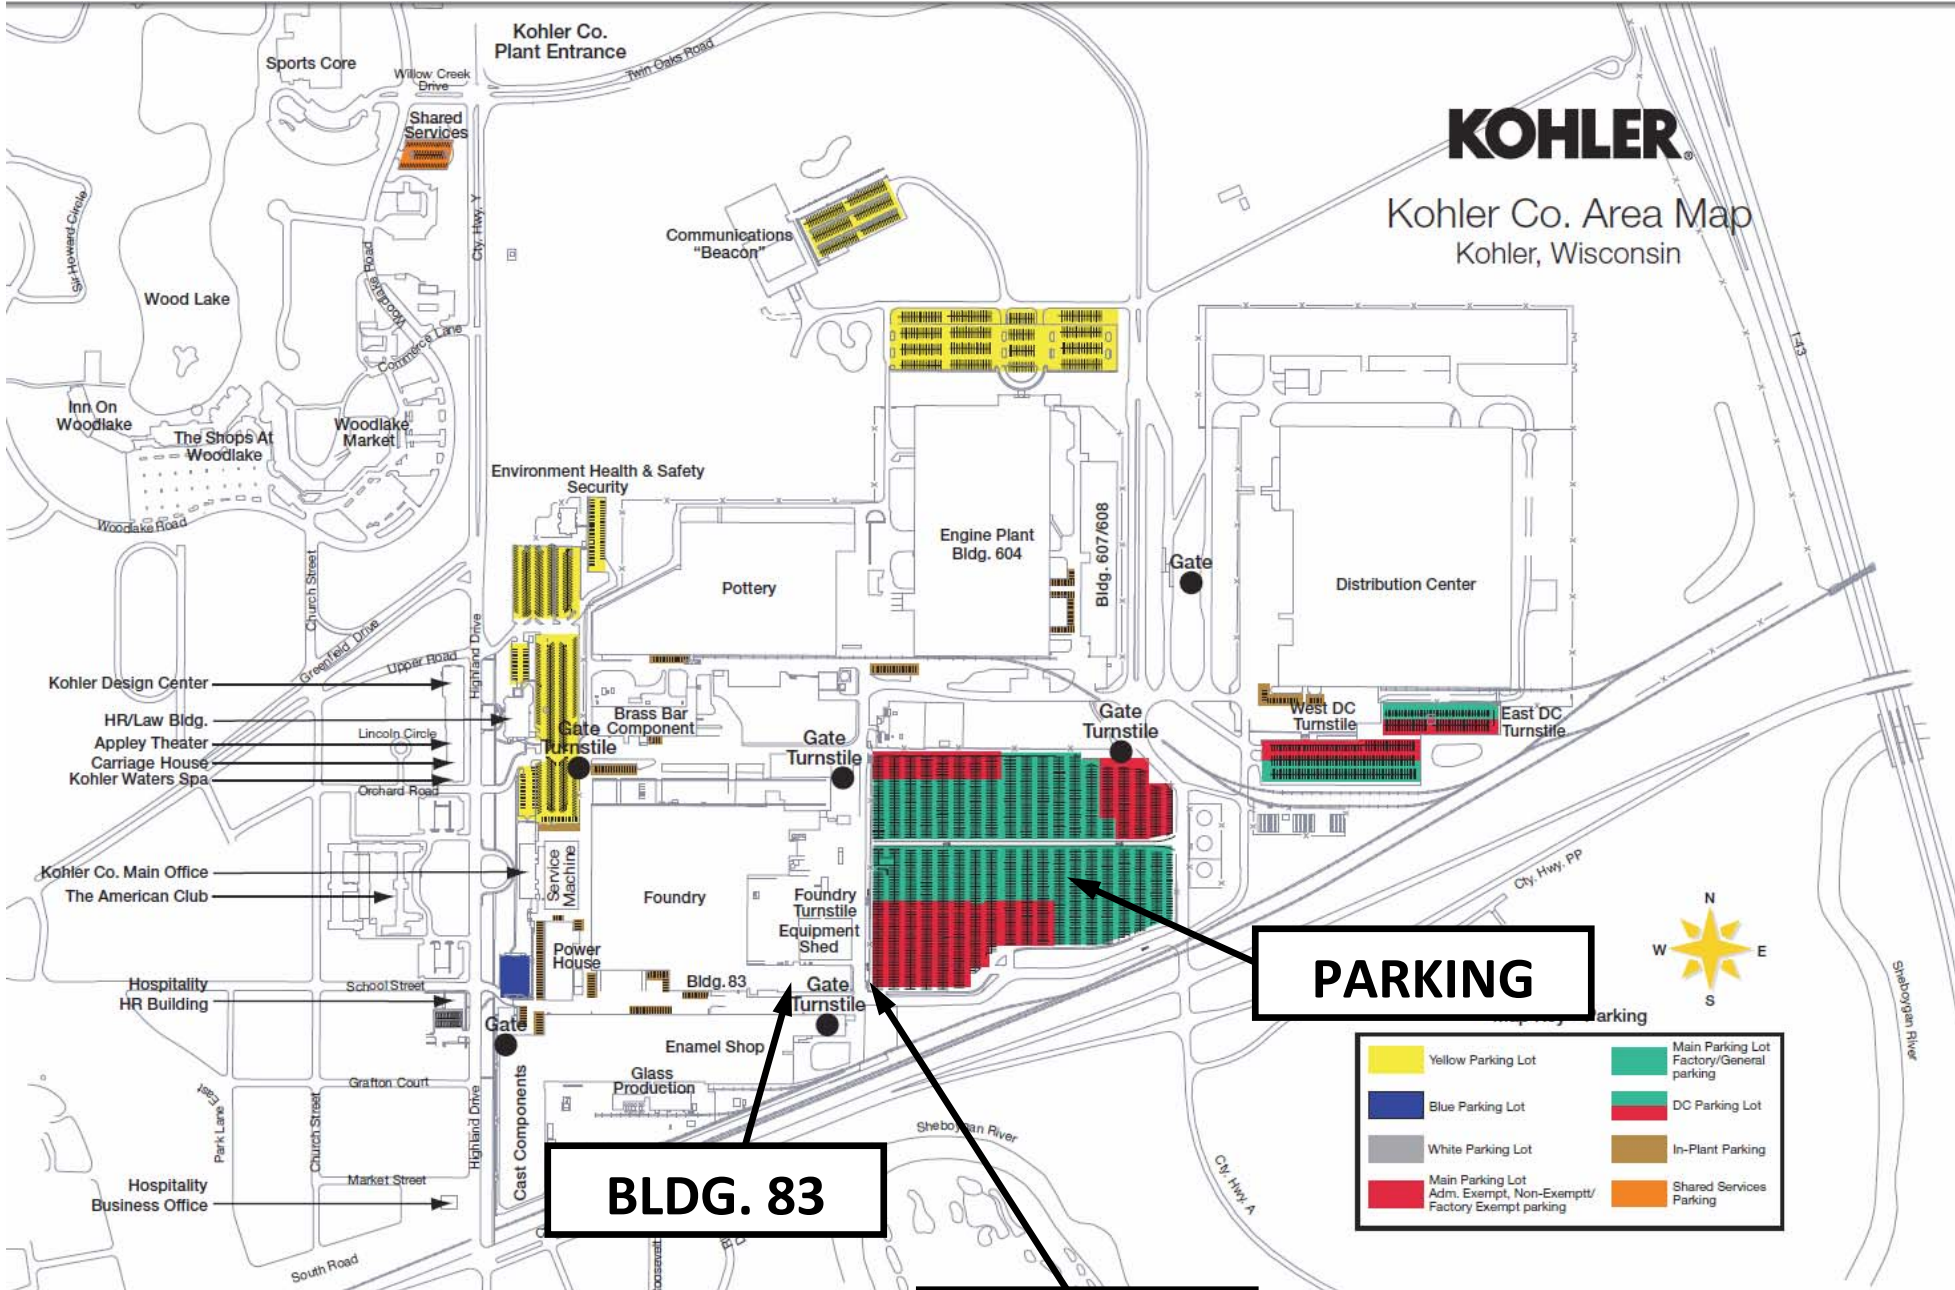

# KOHLER®

## Kohler Co. Area Map Kohler, Wisconsin

**PARKING**

**BLDG. 83**

**GATE 7**

	Yellow Parking Lot		Main Parking Lot Factory/General parking
	Blue Parking Lot		DC Parking Lot
	White Parking Lot		In-Plant Parking
	Main Parking Lot Adm. Exempt, Non-Exempt/Factory Exempt parking		Shared Services Parking