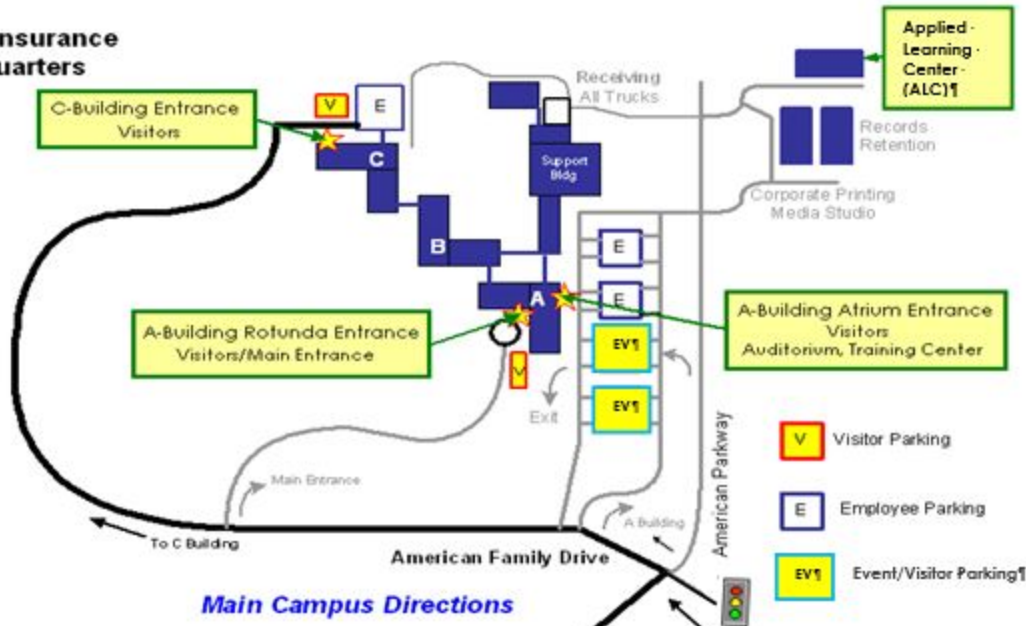

American Family Insurance National Headquarters

Main Campus Directions

Turn left onto American Family Drive and take the 1st right (Event Parking) to access A. bldg. Training Center visitors parking!

- Visitors are able to use both flat lots for parking only!
- If you need to drop off materials/attendees please follow the road around the parking ramps to the A bldg. visitors entrance!
- Please note roads around parking are one way!

RETURN: Reverse route. Exit onto American Parkway, stay in right lane, enter onto Hwy 151. Entrance to 190/94 is immediately ahead. Southbound - on 151 merge to second lane from right which becomes far right lane as you approach the interstate.

National Headquarters

- 6000-American-Family-Drive
- 6000-Bldg.-"A"-Training-Center/Atrium-Entrance--Events
- 6000-Bldg.-"A"-Main-Entrance--Interviews

Highway Directions to AF-NHQ Campus