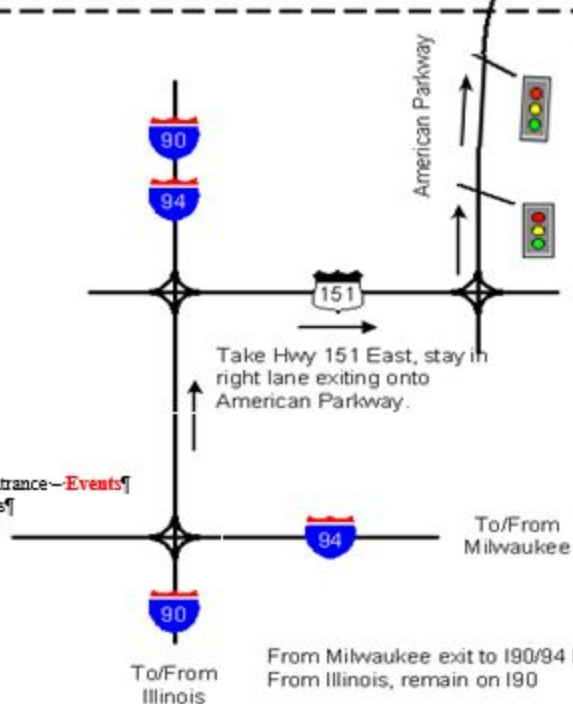

American Family Insurance National Headquarters

Main Campus Directions

Turn left onto American Family Drive and take the 1st right (Event Parking) to access A. bldg. Training Center visitors parking!

- Visitors are able to use both flat lots for parking only!
- If you need to drop off materials/attendees please follow the road around the parking ramps to the A bldg. visitors entrance!
- Please note roads around parking are one way!

RETURN: Reverse route. Exit onto American Parkway, stay in right lane, enter onto Hwy 151. Entrance to 190/94 is immediately ahead. Southbound - on 151 merge to second lane from right which becomes far right lane as you approach the interstate.

National Headquarters

- 6000-American-Family-Drive
- 6000-Bldg.-"A"-Training-Center/Atrium-Entrance--Events
- 6000-Bldg.-"A"-Main-Entrance--Interviews

Highway Directions to AF-NHQ Campus